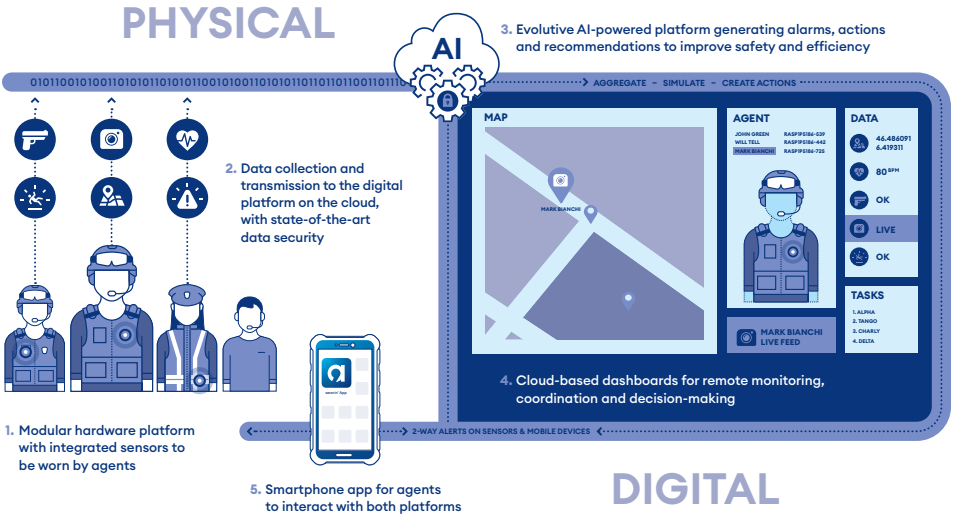

SECURITY & PROTECTION

wearin[®]

LAW ENFORCEMENT

www.wearin.tech

Part of Conexivity Group

INTELLIGENT IOT PLATFORM TO IMPROVE FIELD SAFETY AND MISSION OUTCOMES

Enable automatic alerts through integrated biometric data sensors

In high-risk situations, every second counts. Wearin' integrates lightweight, easy-to-use connected sensors and devices into agents' gear to capture real-time data for improved mission insights, without compromising mobility, functionality or comfort.

Two-way data flows, automatic alerts and biometric-based alarms from our **AI-driven platform** help to improve unit coordination and response times. A digital image of each agent increases situational awareness and empowers Command and Control to make tactical decisions based on real-time data, while predictive analytics helps to avoid risks before they happen. With secure, end-to-end data encryption, Wearin' protects sensitive information and the people it belongs to.

“ Specific events or biometric/contextual data trigger live video streams from bodycams. ”

IN COLLABORATION WITH

BIOMETRIC-BASED ALARMS
Detect acute stress and automatically generate alarms

AGENT PROTECTION
React immediately to emergencies