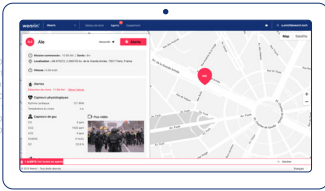

EVOLUTIVE PLATFORM

WEARIN' DASHBOARD

WEARIN' APP

READY FOR A DEMO?

CONTACT US AT INFO@WEARIN.TECH