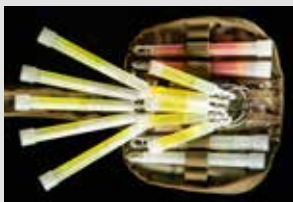

2 Lightstick arrangement