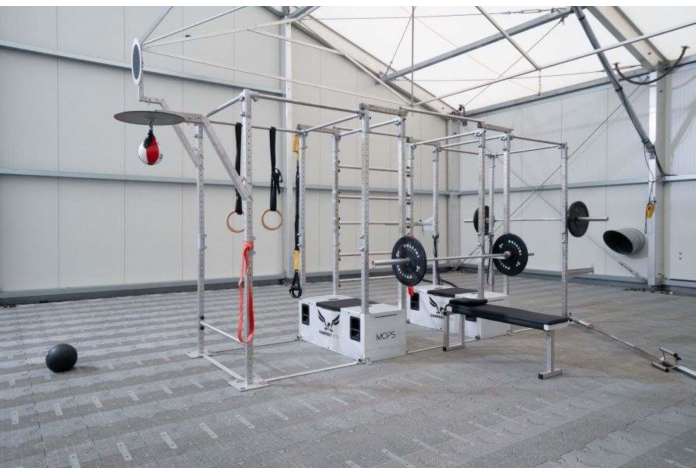

## MOPS

By COMPACT GYM SARL

- Preparation and anticipation of mission
- Projection and mobility
- Shelter and rest, human support

The MOPS, or Sports Practice Optimization Module, is a portable and scalable sports station designed to allow the practice of different sports disciplines in all places and all circumstances. It allows personnel on mission to be able to continue training and keep a healthy body or to rebuild themselves following an injury. Physical activity is essential to feel mentally well.