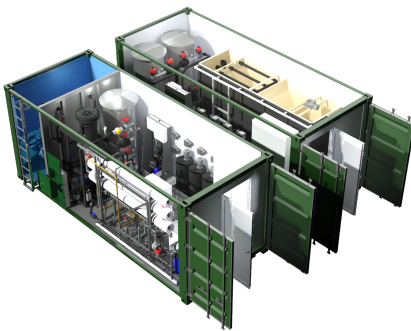

## Water treatment unit - UTE75

By NOVAKAMP

- Projection and mobility
- Subsistence, water treatment, and sanitation
- Reconstruction of physical and cyber infrastructure

Co-developed with SID/CETID, the UTE75 treats up to 90% of the world's freshwater. The UTE75 incorporates state-of-the-art technology to eliminate undesirable elements, as well as most organic and bacteriological pollutants. This equipment is also suitable for the retention of certain toxic substances. Features : - System in 2 20-foot containers - Deployable on site by 2 personnel in 3 hours- Flow rate = 100m<sup>3</sup> / day