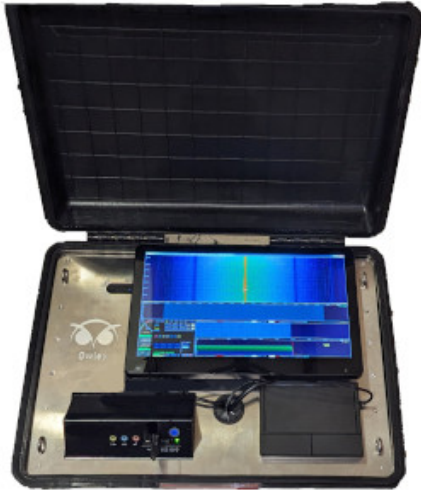

# OWLEY SUITCASE – SEARCH & RESCUE

By OWLEY

- First intervention
- Projection and mobility

Owley offers cutting-edge search and rescue solutions that transcend traditional limitations. Our technology operates independently of infrastructure, enabling precise location and retrieval of individuals and assets in any environment. Whether indoors or outdoors, even amidst radio interference, Owley Suitcase ensures the highest detection performance for swift and efficient rescue operations.