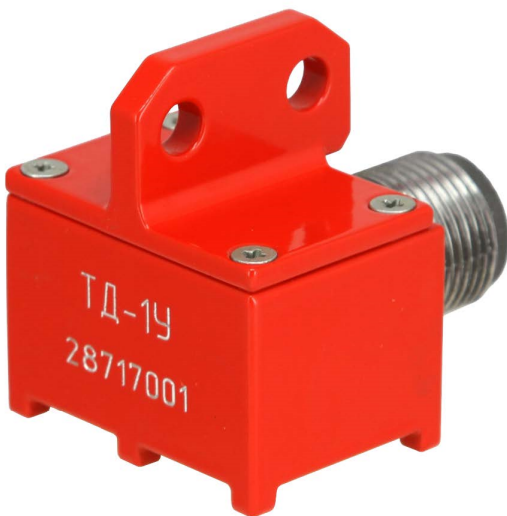

PPO FOUR-CYLINDER FIRE-FIGHTING EQUIPMENT SYSTEM

By ECOTEST GROUP

- First intervention
- Projection and mobility
- Control center, networks, Energy, storage, Maintenance in Operational Condition (MCO)

The PPO fire-fighting equipment system is designed for detecting fire in the engine compartment of a special-purpose vehicle and its extinguishing in automatic or manual modes with light and audio signaling about the operating modes of this system. It generates electrical signals to control the components of fire protection equipment: audio and light alarms in case of a fire in the engine compartment and cyclogram of firefighting. The system is installed in special-purpose vehicles, including APCs, BMPs, and armored vehicles.