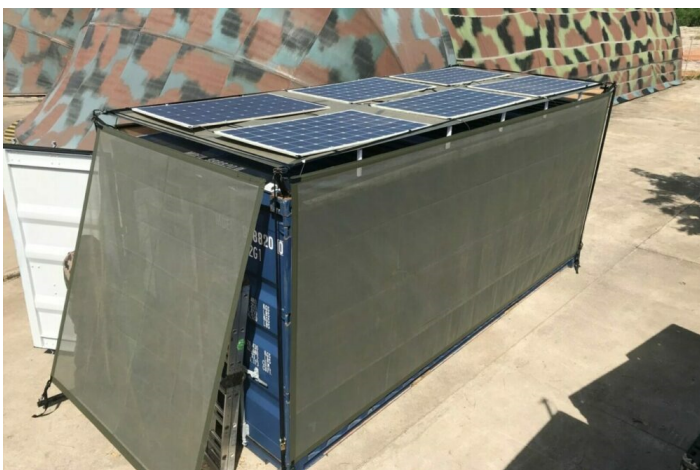

Container with solar panels

By EASYCUBE

- Control center, networks, Energy, storage, Maintenance in Operational Condition (MCO)
- Shelter and rest, human support
- Reconstruction of physical and cyber infrastructure

Easycube offers an ideal solution in times of crisis, transforming containers into versatile, sustainable spaces. Whether on site or in the workshop, our teams ensure high-quality renovation tailored to your needs. Once transformed, they can be adapted to a variety of uses, providing a rapid and effective response to changing needs in times of crisis. To meet environmental challenges, we integrate solar panels on roofs. This initiative promotes the production of clean, renewable energy, contributing to a more respectful future.