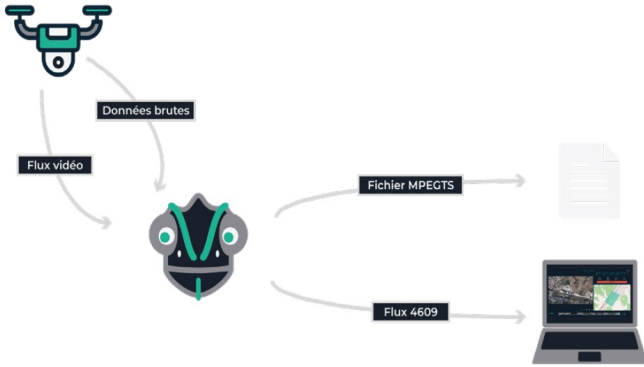

Add the power of the 4609 standard to your equipments

By MAGELLIUM

- First intervention
- Projection and mobility
- Control center, networks, Energy, storage, Maintenance in Operational Condition (MCO)

The STANAG 4609 combines the video stream and metadata from the parameters of the on-board sensors (GPS, IMU, etc.) and the results of algorithms applied to the video stream (position and speed of the detected targets). Many drones, particularly from the civil industry, widely used for defense and security are not compatible with this standard. Our chameleon box remedies this deficiency by putting the video in NATO format (stream or file) and thus allows the integration of any opportunity sensor, present in the area, into the local and central chain of command.

Discover the solution

<https://constellations.magellium.com/cam/eleon/>

See the notice of the product

ADVANCED MOBILE MEDICAL UNIT TEX UMAM

By TECHNIC EXPORT

- Medical support, physical and mental reconstruction, post-life human treatment

The TEX UMAM mobile advanced medical unit is designed to provide a fast solution to a crisis situation with injured people and victims of natural disasters - including pandemics. It deploys in record time.