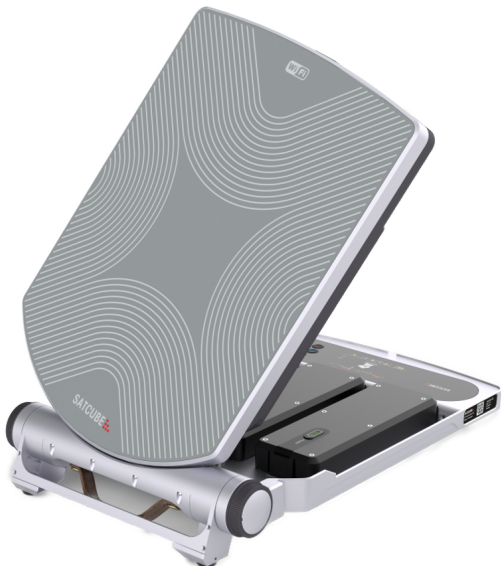

## Portable satellite communications terminal

By SATCUBE AB

• Control center, networks, Energy, storage, Maintenance in Operational Condition (MCO)

The Satcube Ku is a portable satellite terminal with a highly intuitive interface enabling anyone to create a Wi-Fi hotspot and a high-speed broadband connection anywhere in the world within a minute, thus enabling first responders and humanitarian aid organizations execute on-the-spot work communications.